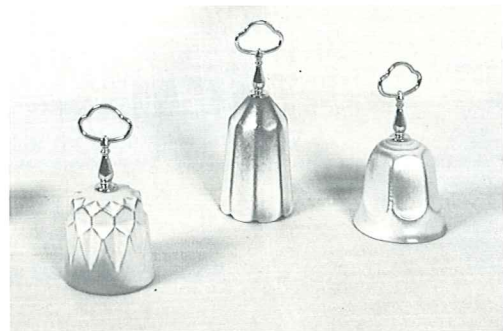

817 - 6" TABLE BELL
6.50

815 - 7" TABLE BELL
6.50

814 - 6" TABLE BELL
6.50

AVAILABLE IN 8 STANDARD COLORS PLUS WISTERIA, COFFEE BROWN, AND TERRA COTTA
Add 50% for Flame